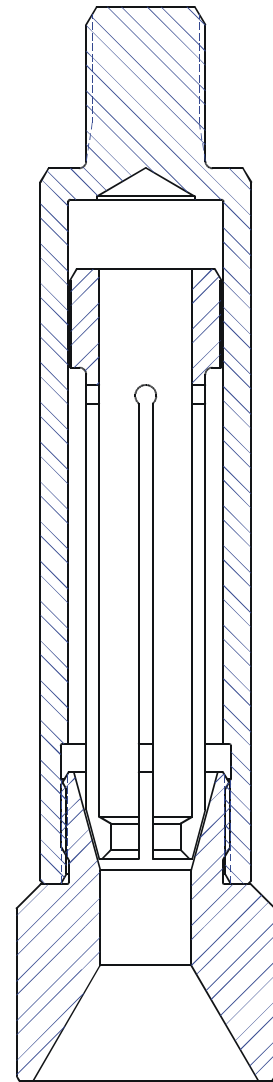

Fishing Tools

Available wireline tools for pump and standing valve retrieval and installation where required. OHI also sales fishing tools for retrieving and inserting pumps from/into sliding sleeve doors, and tubing pack-offs.

**Standing
Valve
Inserter**

**Knock-out
Bar**

**Standing
Valve
Retriever**

**Standing
Valve
Retriever w/
Knock-out
Bar**

**Pump
Retriever**